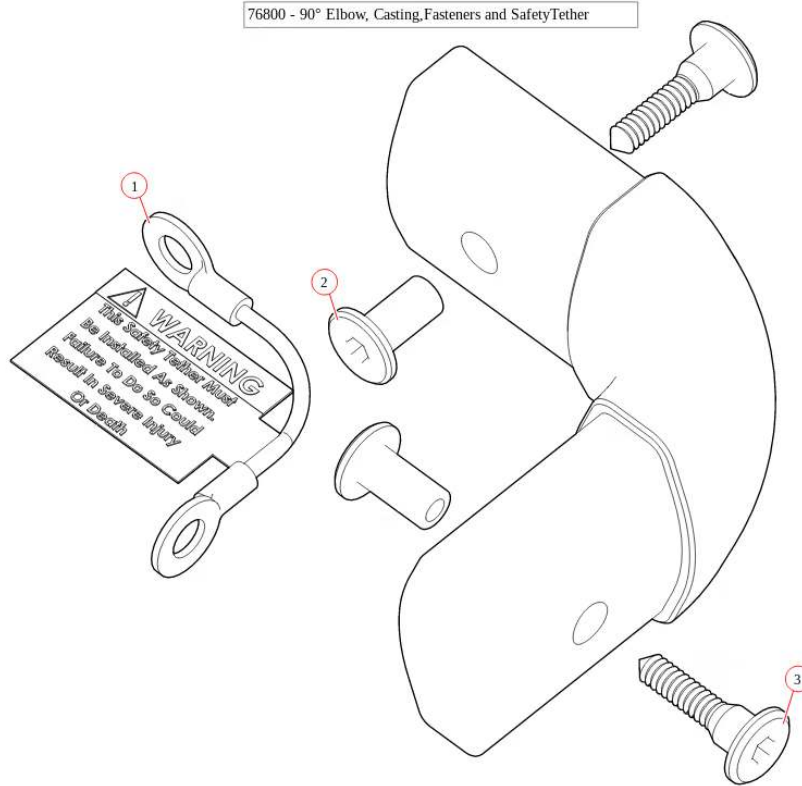

Bill of Materials List

Bow Set, 103 1/2" Wide Top Tube and 103 1/2" Side Arms

Product #: 76720

Bill of Materials List

76720

76720 Bow Set, 103 1/2" Wide Top Tube w/ 98" Bow Arms

Bom Id	Part #	Description	Qty
1	76870	Bow Tube. 103 1/2" AL Wide Top Tube for Tarp Bow	3
2	76810	Tarp Flange for Bow Tube (Pair)	2
3	76800	Casting. Aluminum Corner - 90 Degree With Fasteners and Tether	2

Bill of Materials List

76800

Bom Id	Part #	Description	Qty
1	103533	Tether. Cable with Install Label for 90 degree corner	1
2	18719	Nut. 1/4-20 Cap Conn Nut Clear Zinc - Post bolt for 90 degree corners	2
3	18718	Bolt. 1/4-20 x 1 3/16 Bolt Clear Zinc - Post bolt for 90 degree corners	2