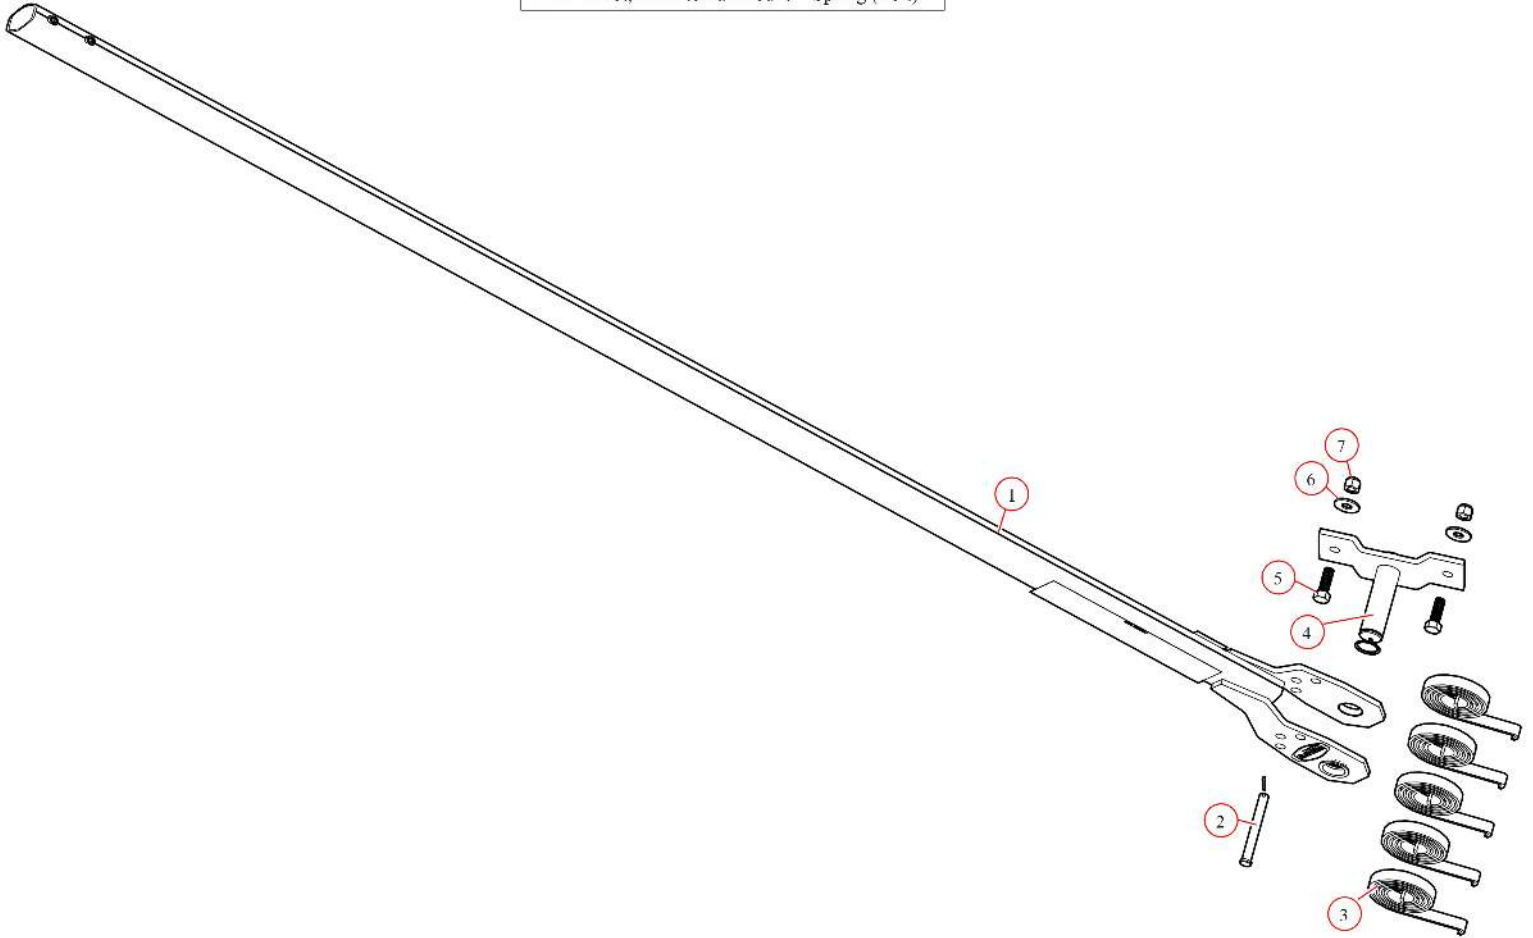

36164 Housing, Spool 98" Aluminum Integrated Housing

Bom ID	Part#	Description	qty
1	18260	Bolt. 5/16" x 5/8" Button Head Bolt - Zinc Plated	5
2	18412	Washer. 1/2" Flat Zinc	6
3	18245	Bolt. T-Bolt 1/2-13NCx1.75 for GAB	6
4	18631	Nut. 1/2" Nylock Nut	6
5	36300	Bumper. Rubber Bumper for Tarp Spool (each)	2
6	36331	Bracket. Int Housing Aluminum Endcaps - Drivers Side	2
7	18120	Bolt. 3/8" x 1-1/2" Thread Cutting Screw Hex Washer Hd	6

39612 Pump Assembly, 12V Hydraulic Pump w/Manifold & 1 Valve & Compact Tank

Bom ID	Part#	Description	qty
1	102832	Motor. Replacement Motor for Hydraulic Pump 12 V (39612 & 39712...	1
2	102079	Solenoid. 12VDC Start Switch for Power Unit (39612 & 39712) MTE...	1
3	102078	Coil. 12VDC for Power Unit (39612 & 39712) MTE39002301	2
4	102080	Valve. 3P4W Tandem Center Directional Power Unit (39612)MTE38...	1
5	102073	Cap Kit (Cap and Rubber Grommet)	1
6	102074	Tank Kit. 1 Gallon MTE	1

46450 Pivot Set, 5 Spring w/ 84" Aluminum Pivot Tube

Bom ID	Part#	Description	qty
1	4645D	Pivot. AL External Mount 5-Spring(Drivers Side)	1
2	4645P	Pivot. AI External Mount 5-Spring (Passenger)	1

4645D Pivot, Al External Mount 5-Spring (Left)

Bom ID	Part#	Description	qty
1	46150	Pivot Tube. w/ side plates. set screws for 5-spr ex	1
2	18560	Pin. 1/2 x 4 1/8 Special Clevis	1
3	47230	Spring. Spiral Torsion Spring 1 1/4"	5
4	45350	Pivot Pin. 5-Spring	2
5	18296	Bolt. 1/2" x 1 1/2" Hex Head Bolt	2
6	18412	Washer. 1/2" Flat Zinc	2
7	18631	Nut. 1/2" Nylock Nut	2