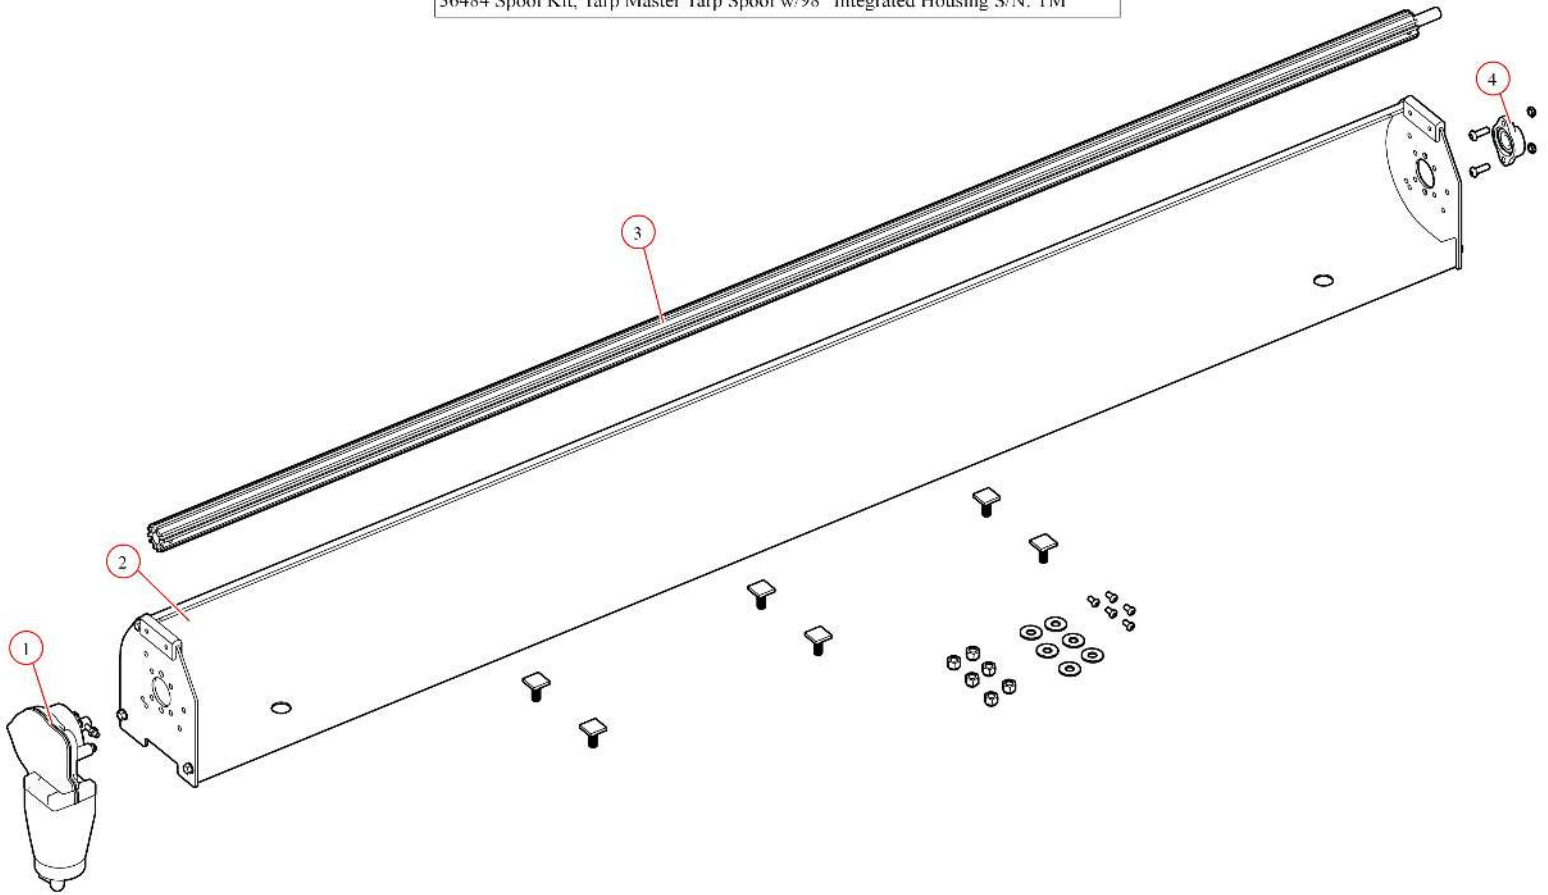

36484 Spool Kit, Tarp Master Tarp Spool w/98" Integrated Housing S/N: TM

Bom ID	Part#	Description	qty
1	10310	TarpMaster Motor 12V. 5 Year Warranty :S/N:	1
2	36164	Housing. Spool 98" Aluminum Integrated Housing	1
3	31030	Axle. 97" Pre-Threaded Tarp Axle w/Stub Shaft	1
4	31050	Bearing. 3/4" Flanged Axle Bearing with bolts	1