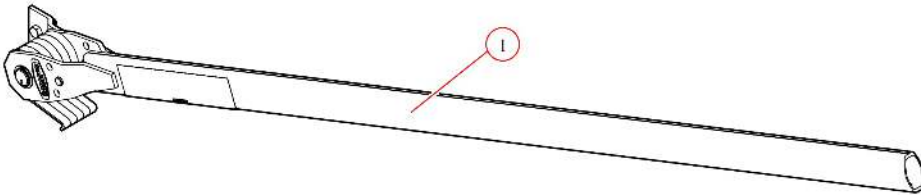

46450 Pivot Set, 5 Spring w/ 84" Aluminum Pivot Tube

Bom ID	Part#	Description	qty
1	4645D	Pivot. AL External Mount 5-Spring(Drivers Side)	1
2	4645P	Pivot. AI External Mount 5-Spring (Passenger)	1