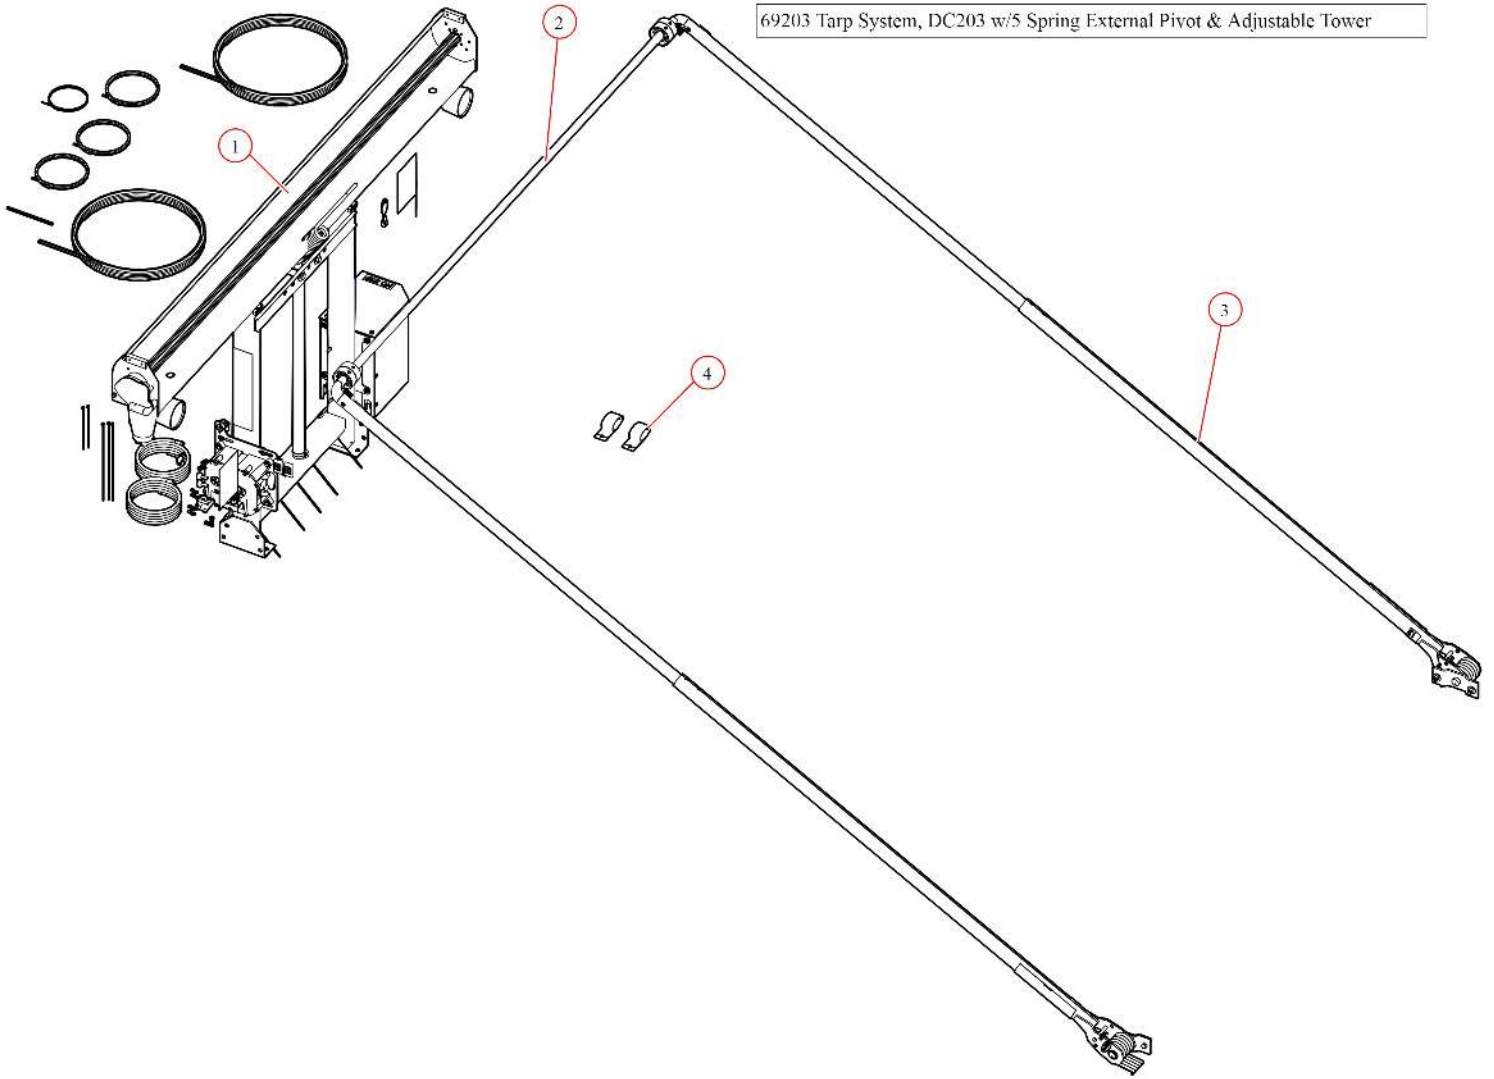

[DC203. TM Single Stage Tower. 5 Spring 84" Ext Pivot. Bow Set](#)

**Part Number: 69203**

69203 Tarp System, DC203 w/5 Spring External Pivot & Adjustable Tower

Bom ID	Part#	Description	qty
1	101614	Tarp System. TarpMaster Adjustable Tower with Pump & Control B...	1
2	76720	Bow Set. 103 1/2" Wide Top Tube and 103 1/2" Side Arms	1
3	46450	Pivot Set. 5 Spring w/ 84" Aluminum Pivot Tube	1
4	76831	Bracket. Pivot Arm Tie Down	2

101614 Tower, TM Assem Adj Tower with Pump & Control Box plumbed and wired

Bom ID	Part#	Description	qty
1	11328	Wire. 2 Stage Tower Coil 110" - Assembled	1
2	36484	Spool Kit. TarpMaster Tarp Spool w/98" Integrated 98" Housing for T...	1
3	104103	Light. Work Light LED 12V	2
4	17913	Breaker. 100 amp Manual Reset Breaker Kit for 24V & 12V Integrate...	1
5	10778	Bracket. Steel Vert Pump Mount Cover	1
7	39615	PUMP COVER. POLY SIDE COVER FOR VERT MOUNT PUMP	1
8	39612	Hydraulic Power Unit. 12V. 1 Valve	1
9	39520	Cylinder. 1.5" Bore x 36" Stroke DA. Single Flange Mount	1
10	39004	Tower. Stationary Tower for Integrated Housing	1
11	17918	Breaker. 35A Outdoor Manual Reset Circuit Breaker	1
12	19865	Control Box. Wireless Black Control Box - 12/24V Waste	1
13	11330	Wire. 6 Ga. Dual Conductor - (per ft)	1
14	11345	Wire. 16 ga. 2-Conductor (per foot)	1

Bom ID	Part#	Description	qty
1	10310	TarpMaster Motor 12V. 5 Year Warranty :S/N:	1
2	36164	Housing. Spool 98" Aluminum Integrated Housing	1
3	31030	Axle. 97" Pre-Threaded Tarp Axle w/Stub Shaft	1
4	31050	Bearing. 3/4" Flanged Axle Bearing with bolts	1

Bom ID	Part#	Description	qty
1	46150	Pivot Tube. w/ side plates. set screws for 5-spr ex	1
2	18560	Pin. 1/2 x 4 1/8 Special Clevis	1
3	47230	Spring. Spiral Torsion Spring 1 1/4"	5
4	45350	Pivot Pin. 5-Spring	2
5	18296	Bolt. 1/2" x 1 1/2" Hex Head Bolt	2
6	18412	Washer. 1/2" Flat Zinc	2
7	18631	Nut. 1/2" Nylock Nut	2