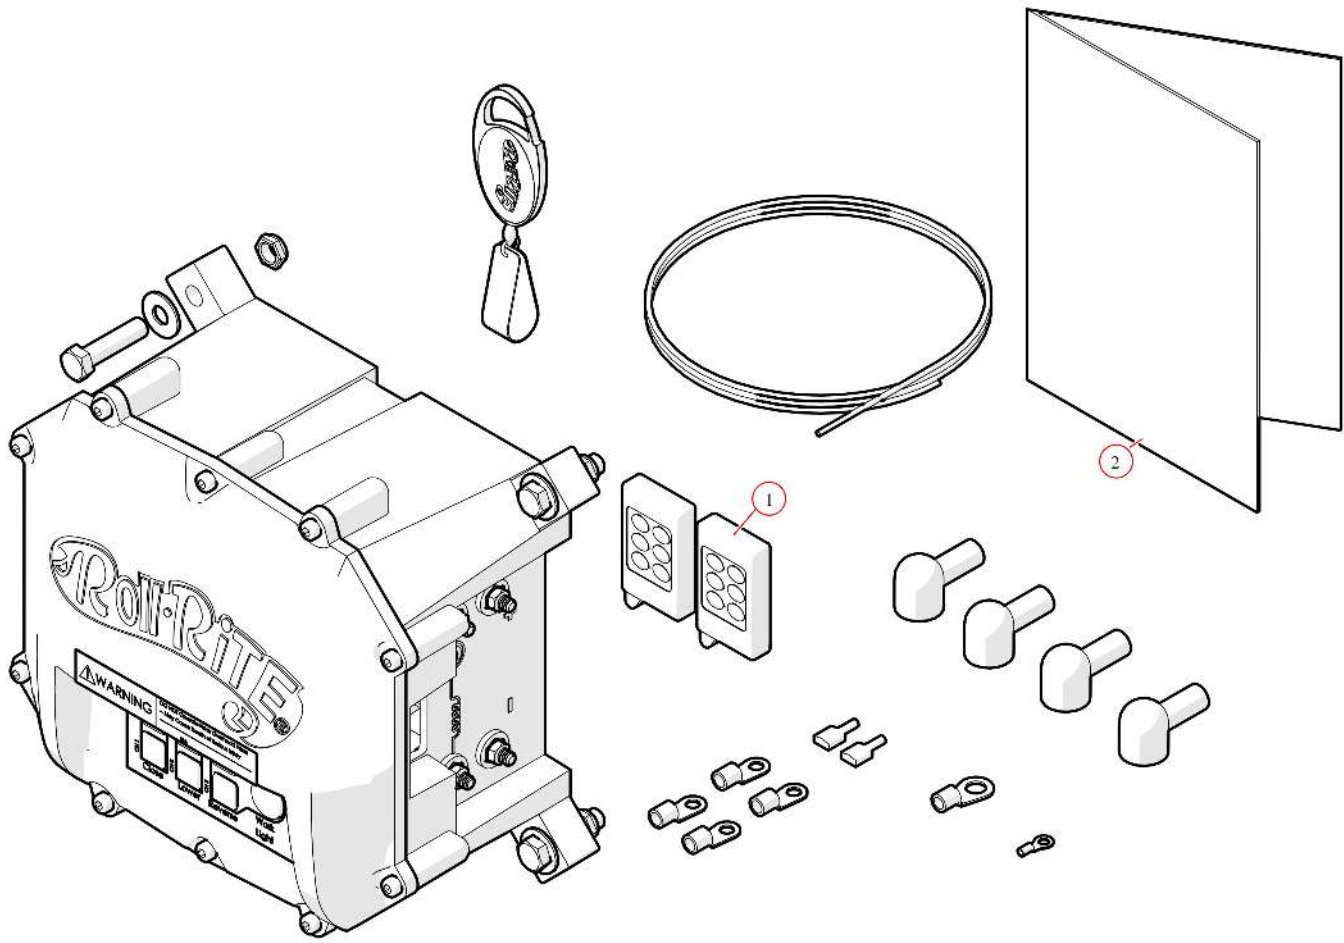

[DC203. TM Single Stage Tower. 5 Spring 84" Ext Pivot. Bow Set](#)

**Part Number: 69203**

69203 Tarp System, DC203 w/5 Spring External Pivot & Adjustable Tower

Bom ID	Part#	Description	qty
1	101614	Tarp System. TarpMaster Adjustable Tower with Pump & Control B...	1
2	76720	Bow Set. 103 1/2" Wide Top Tube and 103 1/2" Side Arms	1
3	46450	Pivot Set. 5 Spring w/ 84" Aluminum Pivot Tube	1
4	76831	Bracket. Pivot Arm Tie Down	2

101614 Tower, TM Assem Adj Tower with Pump & Control Box plumbed and wired

Bom ID	Part#	Description	qty
1	11328	Wire. 2 Stage Tower Coil 110" - Assembled	1
2	36484	Spool Kit. TarpMaster Tarp Spool w/98" Integrated 98" Housing for T...	1
3	104103	Light. Work Light LED 12V	2
4	17913	Breaker. 100 amp Manual Reset Breaker Kit for 24V & 12V Integrate...	1
5	10778	Bracket. Steel Vert Pump Mount Cover	1
7	39615	PUMP COVER. POLY SIDE COVER FOR VERT MOUNT PUMP	1
8	39612	Hydraulic Power Unit. 12V. 1 Valve	1
9	39520	Cylinder. 1.5" Bore x 36" Stroke DA. Single Flange Mount	1
10	39004	Tower. Stationary Tower for Integrated Housing	1
11	17918	Breaker. 35A Outdoor Manual Reset Circuit Breaker	1
12	19865	Control Box. Wireless Black Control Box - 12/24V Waste	1
13	11330	Wire. 6 Ga. Dual Conductor - (per ft)	1
14	11345	Wire. 16 ga. 2-Conductor (per foot)	1

19865 Control Box, wireless Black Control Box for Waste, 12 V

Bom ID	Part#	Description	qty
1	19801	RF Transmitter/FOB. 433MHz. Gen1 Motor Relay	2
2	101786	Instructions. Push button Control Box	1

36484 Spool Kit, Tarp Master Tarp Spool w/98" Integrated Housing S/N: TM

4645P Pivot, Al External Mount 5-Spring (Right)

Bom ID	Part#	Description	qty
1	46150	Pivot Tube. w/ side plates. set screws for 5-spr ex	1
2	18560	Pin. 1/2 x 4 1/8 Special Clevis	1
3	47230	Spring. Spiral Torsion Spring 1 1/4"	5
4	45350	Pivot Pin. 5-Spring	1
5	18296	Bolt. 1/2" x 1 1/2" Hex Head Bolt	2
6	18412	Washer. 1/2" Flat Zinc	2
7	18631	Nut. 1/2" Nylock Nut	2