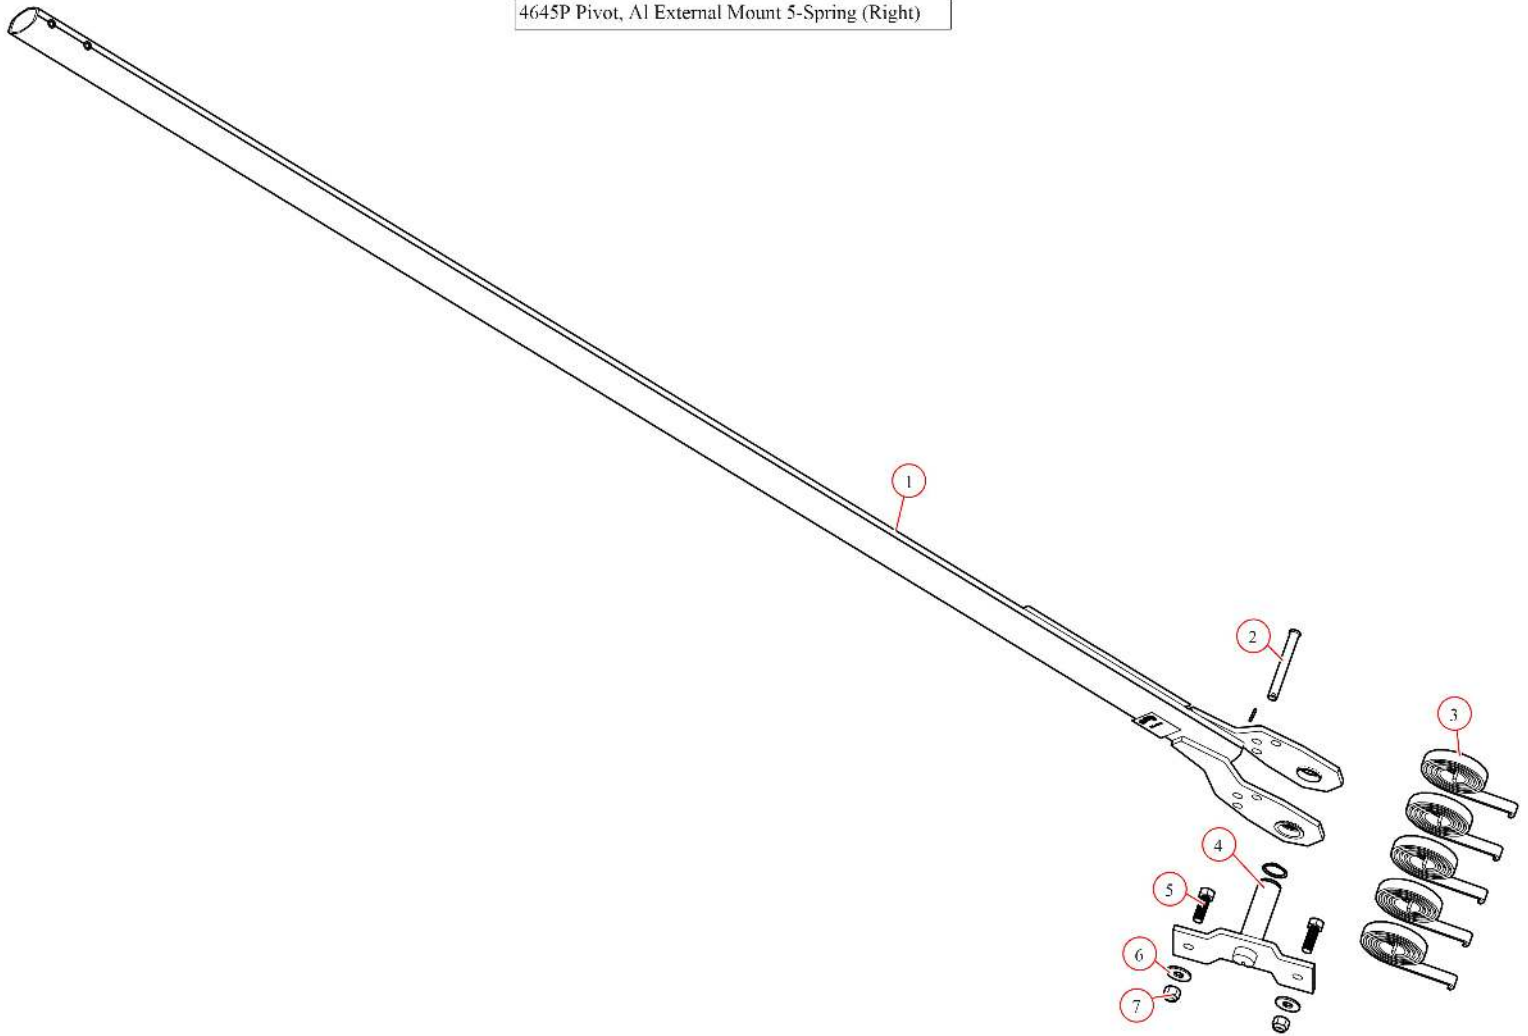

4645P Pivot, Al External Mount 5-Spring (Right)

Bom ID	Part#	Description	qty
1	46150	Pivot Tube. w/ side plates. set screws for 5-spr ex	1
2	18560	Pin. 1/2 x 4 1/8 Special Clevis	1
3	47230	Spring. Spiral Torsion Spring 1 1/4"	5
4	45350	Pivot Pin. 5-Spring	1
5	18296	Bolt. 1/2" x 1 1/2" Hex Head Bolt	2
6	18412	Washer. 1/2" Flat Zinc	2
7	18631	Nut. 1/2" Nylock Nut	2