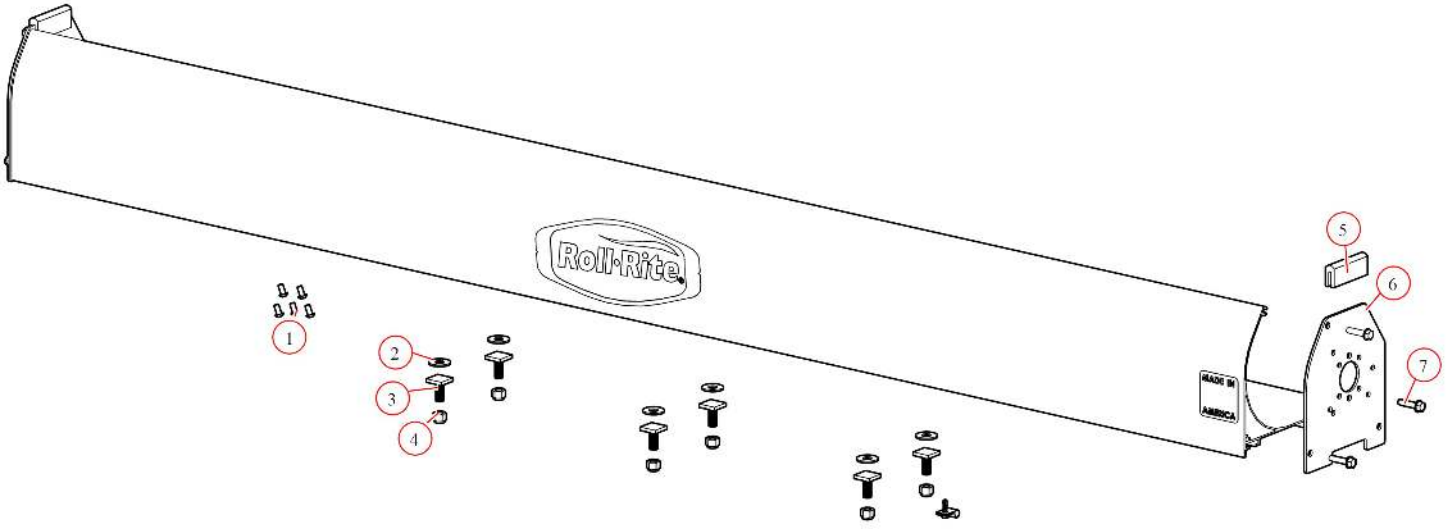

101614 Tower, TM Assem Adj Tower with Pump & Control Box plumbed and wired

Bom ID	Part#	Description	qty
1	11328	Wire. 2 Stage Tower Coil 110" - Assembled	1
2	36484	Spool Kit. TarpMaster Tarp Spool w/98" Integrated 98" Housing for T...	1
3	104103	Light. Work Light LED 12V	2
4	17913	Breaker. 100 amp Manual Reset Breaker Kit for 24V & 12V Integrate...	1
5	10778	Bracket. Steel Vert Pump Mount Cover	1
7	39615	PUMP COVER. POLY SIDE COVER FOR VERT MOUNT PUMP	1
8	39612	Hydraulic Power Unit. 12V. 1 Valve	1
9	39520	Cylinder. 1.5" Bore x 36" Stroke DA. Single Flange Mount	1
10	39004	Tower. Stationary Tower for Integrated Housing	1
11	17918	Breaker. 35A Outdoor Manual Reset Circuit Breaker	1
12	19865	Control Box. Wireless Black Control Box - 12/24V Waste	1
13	11330	Wire. 6 Ga. Dual Conductor - (per ft)	1
14	11345	Wire. 16 ga. 2-Conductor (per foot)	1

19865 Control Box, wireless Black Control Box for Waste, 12 V

Bom ID	Part#	Description	qty
1	19801	RF Transmitter/FOB. 433MHz. Gen1 Motor Relay	2
2	101786	Instructions. Push button Control Box	1

36484 Spool Kit, Tarp Master Tarp Spool w/98" Integrated Housing S/N: TM

Bom ID	Part#	Description	qty
1	10310	TarpMaster Motor 12V. 5 Year Warranty :S/N:	1
2	36164	Housing. Spool 98" Aluminum Integrated Housing	1
3	31030	Axle. 97" Pre-Threaded Tarp Axle w/Stub Shaft	1
4	31050	Bearing. 3/4" Flanged Axle Bearing with bolts	1

36164 Housing, Spool 98" Aluminum Integrated Housing

Bom ID	Part#	Description	qty
1	18260	Bolt. 5/16" x 5/8" Button Head Bolt - Zinc Plated	5
2	18412	Washer. 1/2" Flat Zinc	6
3	18245	Bolt. T-Bolt 1/2-13NCx1.75 for GAB	6
4	18631	Nut. 1/2" Nylock Nut	6
5	36300	Bumper. Rubber Bumper for Tarp Spool (each)	2
6	36331	Bracket. Int Housing Aluminum Endcaps - Drivers Side	2
7	18120	Bolt. 3/8" x 1-1/2" Thread Cutting Screw Hex Washer Hd	6