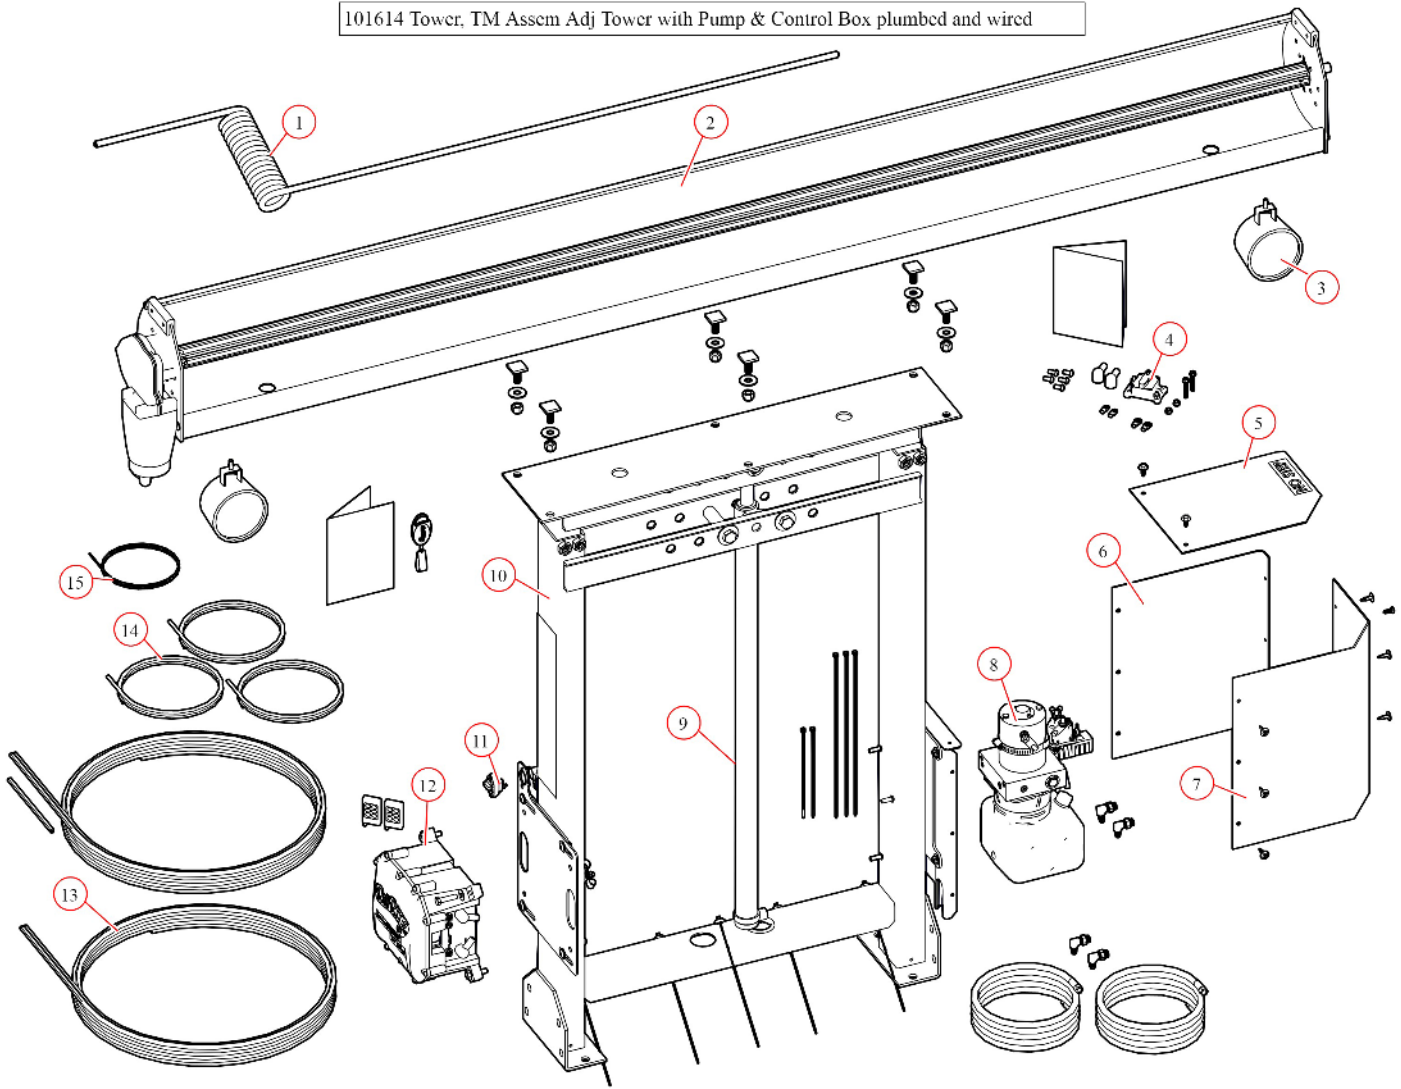

[DC203. TM Single Stage Tower. 5 Spring 84" Ext Pivot. Bow Set](#)

**Part Number: 69203**

69203 Tarp System, DC203 w/5 Spring External Pivot & Adjustable Tower

Bom ID	Part#	Description	qty
1	101614	Tarp System. TarpMaster Adjustable Tower with Pump & Control B...	1
2	76720	Bow Set. 103 1/2" Wide Top Tube and 103 1/2" Side Arms	1
3	46450	Pivot Set. 5 Spring w/ 84" Aluminum Pivot Tube	1
4	76831	Bracket. Pivot Arm Tie Down	2

101614 Tower, TM Assem Adj Tower with Pump & Control Box plumbed and wired

Bom ID	Part#	Description	qty
1	11328	Wire. 2 Stage Tower Coil 110" - Assembled	1
2	36484	Spool Kit. TarpMaster Tarp Spool w/98" Integrated 98" Housing for T...	1
3	104103	Light. Work Light LED 12V	2
4	17913	Breaker. 100 amp Manual Reset Breaker Kit for 24V & 12V Integrate...	1
5	10778	Bracket. Steel Vert Pump Mount Cover	1
7	39615	PUMP COVER. POLY SIDE COVER FOR VERT MOUNT PUMP	1
8	39612	Hydraulic Power Unit. 12V. 1 Valve	1
9	39520	Cylinder. 1.5" Bore x 36" Stroke DA. Single Flange Mount	1
10	39004	Tower. Stationary Tower for Integrated Housing	1
11	17918	Breaker. 35A Outdoor Manual Reset Circuit Breaker	1
12	19865	Control Box. Wireless Black Control Box - 12/24V Waste	1
13	11330	Wire. 6 Ga. Dual Conductor - (per ft)	1
14	11345	Wire. 16 ga. 2-Conductor (per foot)	1