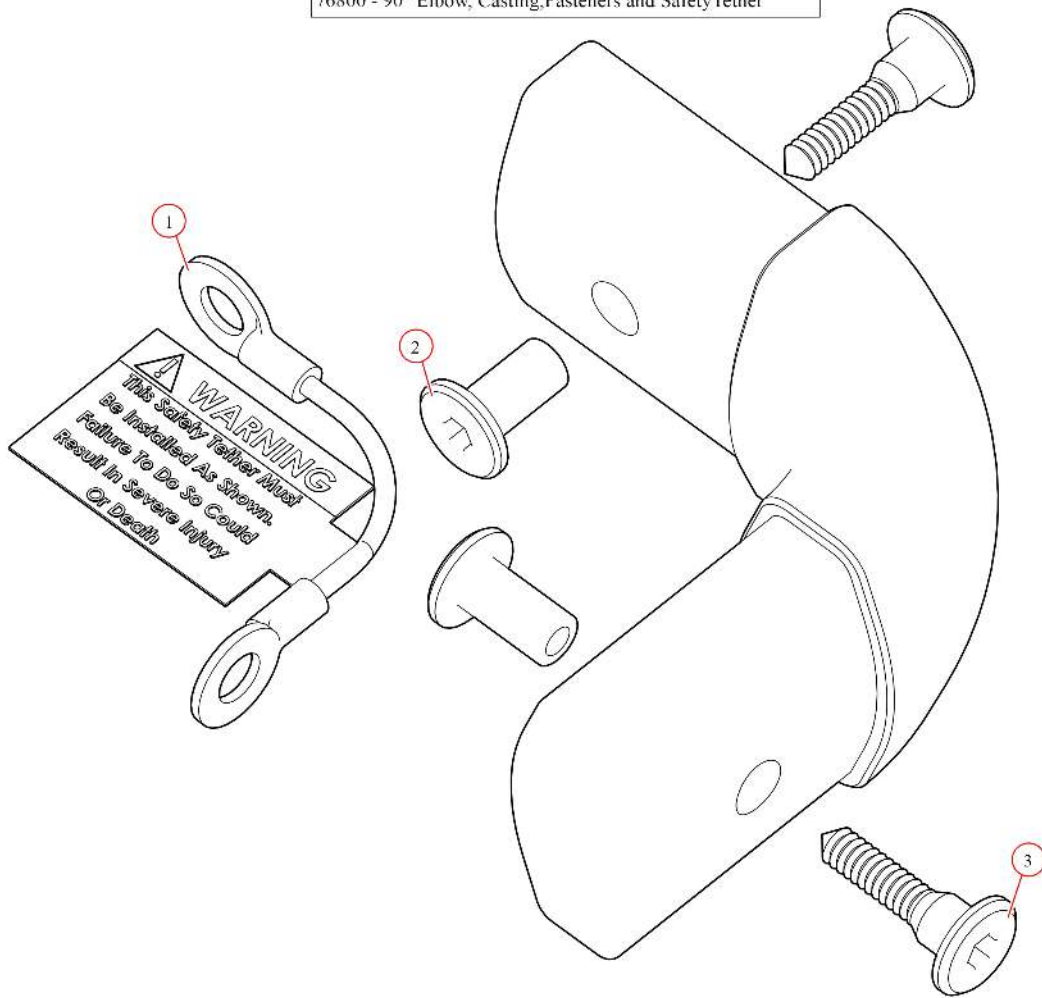

46150 Pivot Tube, w/ side plates, set screws for 5-spr ex

Bom ID	Part#	Description	qty
1	47040	Bushing. 1 1/4 Poly T- Bushing for Pivot Pin	2
2	18560	Pin. 1/2 x 4 1/8 Special Clevis	1
3	18293	Screw. 1/2" x 3/8" Set Screw	2

4645P Pivot, Al External Mount 5-Spring (Right)

Bom ID	Part#	Description	qty
1	46150	Pivot Tube. w/ side plates. set screws for 5-spr ex	1
2	18560	Pin. 1/2 x 4 1/8 Special Clevis	1
3	47230	Spring. Spiral Torsion Spring 1 1/4"	5
4	45350	Pivot Pin. 5-Spring	1
5	18296	Bolt. 1/2" x 1 1/2" Hex Head Bolt	2
6	18412	Washer. 1/2" Flat Zinc	2
7	18631	Nut. 1/2" Nylock Nut	2

76720 Bow Set, 103 1/2" Wide Top Tube w/ 98" Bow Arms

Bom ID	Part#	Description	qty
1	76870	Bow Tube. 103 1/2" AL Wide Top Tube for Tarp Bow	3
2	76810	Tarp Flange for Bow Tube (Pair)	2
3	76800	Casting. Aluminum Corner - 90 Degree With Fasteners and Tether	2

76800 - 90° Elbow, Casting, Fasteners and Safety Tether

Bom ID	Part#	Description	qty
1	103533	Tether. Cable with Install Label for 90 degree corner	1
2	18719	Nut. 1/4-20 Cap Conn Nut Clear Zinc - Post bolt for 90 degree corne...	2
3	18718	Bolt. 1/4-20 x 1 3/16 Bolt Clear Zinc - Post bolt for 90 degree corners	2